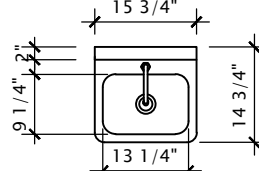

Model No.	Description	Bowl Size D x L x H	Overall Size D x L x H	Weight lbs.
HSF-14	Hand Sink With Faucet	10" x 14" x 5"	15.25" x 17" x 13.375"	15
HS-14	Hand Sink Only, 4" Centres	10" x 14" x 5"	15.25" x 17" x 13.375"	13
HS-14-1	Hand Sink Only (Single Faucet Hole)	10" x 14" x 5"	15.25" x 17" x 13.375"	13
HS-14SP	Hand Sink Only with Side Panels	10" x 14" x 5"	15.25" x 17" x 13.375"	13
HSF-14SP	Hand Sink with Faucet and Side Panels (not shown)	10" x 14" x 5"	15.25" x 17" x 13.5"	15
HS-14-1EF	Hand Sink with Electronic Faucet	10" x 14" x 5"	15.25" x 17" x 13.375"	15
HSF-14BP	Hand Sink with Faucet and Body Press	10" x 14" x 5"	15" x 16" x 21.5"	15
HSF-14BP-2	Hand Sink with Faucet and Body Press - Double	10" x 14" x 5"	Per Spec	
HSF-14BP-3	Hand Sink with Faucet and Body Press - Triple	10" x 14" x 5"	Per Spec	

Sizes nominal, detailed specifications available upon request. Specifications subject to change without notice.

HSF-14

HS-14

HS-14-1

HS-14SP

HSF-14BP

HSF-14BP-2

■ 1 1/2" Drain