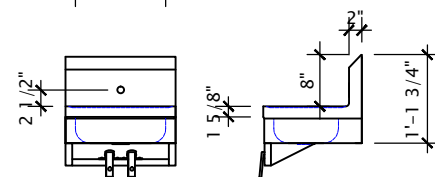

Model No.	Description	Bowl Size D x L x H	Overall Size D x L x H	Weight lbs.
HSF-14	Hand Sink With Faucet	10" x 14" x 5"	15.25" x 17" x 13.375"	15
HS-14	Hand Sink Only, 4" Centres	10" x 14" x 5"	15.25" x 17" x 13.375"	13
HS-14-1	Hand Sink Only (Single Faucet Hole)	10" x 14" x 5"	15.25" x 17" x 13.375"	13
HS-14SP	Hand Sink Only with Side Panels	10" x 14" x 5"	15.25" x 17" x 13.375"	13
HSF-14SP	Hand Sink with Faucet and Side Panels (not shown)	10" x 14" x 5"	15.25" x 17" x 13.5"	15
HS-14-1EF	Hand Sink with Electronic Faucet	10" x 14" x 5"	15.25" x 17" x 13.375"	15
HSF-14BP	Hand Sink with Faucet and Body Press	10" x 14" x 5"	15" x 16" x 21.5"	15
HSF-14BP-2	Hand Sink with Faucet and Body Press - Double	10" x 14" x 5"	Per Spec	
HSF-14BP-3	Hand Sink with Faucet and Body Press - Triple	10" x 14" x 5"	Per Spec	

Sizes nominal, detailed specifications available upon request. Specifications subject to change without notice.

HSF-14

HS-14

HS-14-1

HS-14SP

HSF-14BP

HSF-14BP-2

■ 1 1/2" Drain