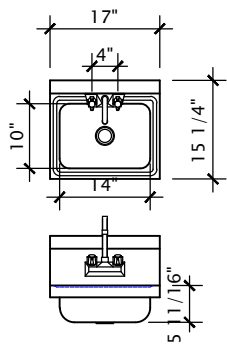

Item No: _____

Model No: _____

Qty: _____

Project: _____

Wall Mount Hand Sinks

- Heavy duty stainless steel construction
- Available with two faucet holes on 4 inch centres or single hole in centre
- Eight inch high backsplash
- HSF14 model comes complete with splash mount faucet and drain basket

Model No.	Description	Bowl Size D x L x H	Overall Size D x L x H	Weight lbs.
HSF-14	Hand Sink With Faucet	10" x 14" x 5"	15.25" x 17" x 13.375"	15
HS-14	Hand Sink Only, 4" Centres	10" x 14" x 5"	15.25" x 17" x 13.375"	13
HS-14-1	Hand Sink Only (Single Faucet Hole)	10" x 14" x 5"	15.25" x 17" x 13.375"	13
HS-14SP	Hand Sink Only with Side Panels	10" x 14" x 5"	15.25" x 17" x 13.375"	13
HSF-14SP	Hand Sink with Faucet and Side Panels (not shown)	10" x 14" x 5"	15.25" x 17" x 13.5"	15
HS-14-1EF	Hand Sink with Electronic Faucet	10" x 14" x 5"	15.25" x 17" x 13.375"	15
HSF-14BP	Hand Sink with Faucet and Body Press	10" x 14" x 5"	15" x 16" x 21.5"	15
HSF-14BP-2	Hand Sink with Faucet and Body Press - Double	10" x 14" x 5"	Per Spec	
HSF-14BP-3	Hand Sink with Faucet and Body Press - Triple	10" x 14" x 5"	Per Spec	

Sizes nominal, detailed specifications available upon request. Specifications subject to change without notice.

HSF-14

HS-14

HS-14-1

HS-14SP

HSF-14BP

HSF-14BP-2

■ 1 1/2" Drain