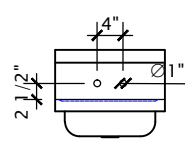

Model No.	Description	Bowl Size D x L x H	Overall Size D x L x H	Weight lbs.
HSF-14	Hand Sink With Faucet	10" x 14" x 5"	15.25" x 17" x 13.375"	15
HS-14	Hand Sink Only, 4" Centres	10" x 14" x 5"	15.25" x 17" x 13.375"	13
HS-14-1	Hand Sink Only (Single Faucet Hole)	10" x 14" x 5"	15.25" x 17" x 13.375"	13
HS-14SP	Hand Sink Only with Side Panels	10" x 14" x 5"	15.25" x 17" x 13.375"	13
HSF-14SP	Hand Sink with Faucet and Side Panels (not shown)	10" x 14" x 5"	15.25" x 17" x 13.5"	15
HS-14-1EF	Hand Sink with Electronic Faucet	10" x 14" x 5"	15.25" x 17" x 13.375"	15
HSF-14BP	Hand Sink with Faucet and Body Press	10" x 14" x 5"	15" x 16" x 21.5"	15
HSF-14BP-2	Hand Sink with Faucet and Body Press - Double	10" x 14" x 5"	Per Spec	
HSF-14BP-3	Hand Sink with Faucet and Body Press - Triple	10" x 14" x 5"	Per Spec	

Sizes nominal, detailed specifications available upon request. Specifications subject to change without notice.

HSF-14

HS-14

HS-14-1

HS-14SP

HSF-14BP

HSF-14BP-2

■ 1 1/2" Drain