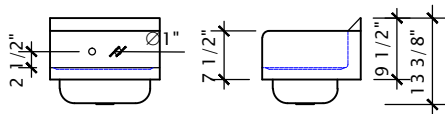

Model No.	Description	Bowl Size D x L x H	Overall Size D x L x H	Weight lbs.
HSF-14	Hand Sink With Faucet	10" x 14" x 5"	15.25" x 17" x 13.375"	15
HS-14	Hand Sink Only, 4" Centres	10" x 14" x 5"	15.25" x 17" x 13.375"	13
HS-14-1	Hand Sink Only (Single Faucet Hole)	10" x 14" x 5"	15.25" x 17" x 13.375"	13
HS-14SP	Hand Sink Only with Side Panels	10" x 14" x 5"	15.25" x 17" x 13.375"	13
HSF-14SP	Hand Sink with Faucet and Side Panels (not shown)	10" x 14" x 5"	15.25" x 17" x 13.5"	15
HS-14-1EF	Hand Sink with Electronic Faucet	10" x 14" x 5"	15.25" x 17" x 13.375"	15
HSF-14BP	Hand Sink with Faucet and Body Press	10" x 14" x 5"	15" x 16" x 21.5"	15
HSF-14BP-2	Hand Sink with Faucet and Body Press - Double	10" x 14" x 5"	Per Spec	
HSF-14BP-3	Hand Sink with Faucet and Body Press - Triple	10" x 14" x 5"	Per Spec	

Sizes nominal, detailed specifications available upon request. Specifications subject to change without notice.

HSF-14

HS-14

HS-14-1

HS-14SP

HSF-14BP

HSF-14BP-2

■ 1 1/2" Drain