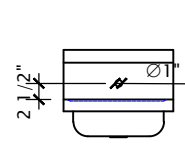

Model No.	Description	Bowl Size D x L x H	Overall Size D x L x H	Weight lbs.
HSF-14	Hand Sink With Faucet	10" x 14" x 5"	15.25" x 17" x 13.375"	15
HS-14	Hand Sink Only, 4" Centres	10" x 14" x 5"	15.25" x 17" x 13.375"	13
HS-14-1	Hand Sink Only (Single Faucet Hole)	10" x 14" x 5"	15.25" x 17" x 13.375"	13
HS-14SP	Hand Sink Only with Side Panels	10" x 14" x 5"	15.25" x 17" x 13.375"	13
HSF-14SP	Hand Sink with Faucet and Side Panels (not shown)	10" x 14" x 5"	15.25" x 17" x 13.5"	15
HS-14-1EF	Hand Sink with Electronic Faucet	10" x 14" x 5"	15.25" x 17" x 13.375"	15
HSF-14BP	Hand Sink with Faucet and Body Press	10" x 14" x 5"	15" x 16" x 21.5"	15
HSF-14BP-2	Hand Sink with Faucet and Body Press - Double	10" x 14" x 5"	Per Spec	
HSF-14BP-3	Hand Sink with Faucet and Body Press - Triple	10" x 14" x 5"	Per Spec	

Sizes nominal, detailed specifications available upon request. Specifications subject to change without notice.

HSF-14

HS-14

HS-14-1

HS-14SP

HSF-14BP

HSF-14BP-2

■ 1 1/2" Drain