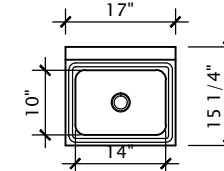

Item No: _____

Model No: _____

Qty: _____

Project: _____

Wall Mount Hand Sinks

- Heavy duty stainless steel construction
- Available with two faucet holes on 4 inch centres or single hole in centre
- Eight inch high backsplash
- HSF14 model comes complete with splash mount faucet and drain basket

Model No.	Description	Bowl Size D x L x H	Overall Size D x L x H	Weight lbs.
HSF-14	Hand Sink With Faucet	10" x 14" x 5"	15.25" x 17" x 13.375"	15
HS-14	Hand Sink Only, 4" Centres	10" x 14" x 5"	15.25" x 17" x 13.375"	13
HS-14-1	Hand Sink Only (Single Faucet Hole)	10" x 14" x 5"	15.25" x 17" x 13.375"	13
HS-14SP	Hand Sink Only with Side Panels	10" x 14" x 5"	15.25" x 17" x 13.375"	13
HSF-14SP	Hand Sink with Faucet and Side Panels (not shown)	10" x 14" x 5"	15.25" x 17" x 13.5"	15
HS-14-1EF	Hand Sink with Electronic Faucet	10" x 14" x 5"	15.25" x 17" x 13.375"	15
HSF-14BP	Hand Sink with Faucet and Body Press	10" x 14" x 5"	15" x 16" x 21.5"	15
HSF-14BP-2	Hand Sink with Faucet and Body Press - Double	10" x 14" x 5"	Per Spec	
HSF-14BP-3	Hand Sink with Faucet and Body Press - Triple	10" x 14" x 5"	Per Spec	

Sizes nominal, detailed specifications available upon request. Specifications subject to change without notice.

HSF-14

HS-14

HS-14-1

HS-14SP

HSF-14BP

HSF-14BP-2

■ 1 1/2" Drain