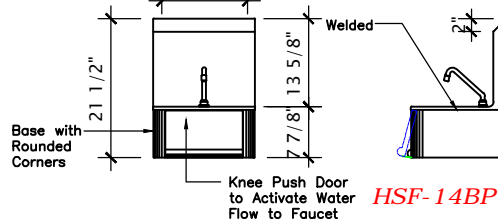

Model No.	Description	Bowl Size D x L x H	Overall Size D x L x H	Weight lbs.
HSF-14	Hand Sink With Faucet	10" x 14" x 5"	15.25" x 17" x 13.375"	15
HS-14	Hand Sink Only, 4" Centres	10" x 14" x 5"	15.25" x 17" x 13.375"	13
HS-14-1	Hand Sink Only (Single Faucet Hole)	10" x 14" x 5"	15.25" x 17" x 13.375"	13
HS-14SP	Hand Sink Only with Side Panels	10" x 14" x 5"	15.25" x 17" x 13.375"	13
HSF-14SP	Hand Sink with Faucet and Side Panels (not shown)	10" x 14" x 5"	15.25" x 17" x 13.5"	15
HS-14-1EF	Hand Sink with Electronic Faucet	10" x 14" x 5"	15.25" x 17" x 13.375"	15
HSF-14BP	Hand Sink with Faucet and Body Press	10" x 14" x 5"	15" x 16" x 21.5"	15
HSF-14BP-2	Hand Sink with Faucet and Body Press - Double	10" x 14" x 5"	Per Spec	
HSF-14BP-3	Hand Sink with Faucet and Body Press - Triple	10" x 14" x 5"	Per Spec	

Sizes nominal, detailed specifications available upon request. Specifications subject to change without notice.

HSF-14

HS-14

HS-14-1

HS-14SP

HSF-14BP

HSF-14BP-2

■ 1 1/2" Drain