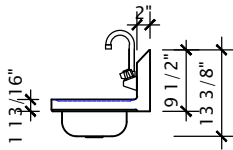

Item No: _____

Model No: _____

Qty: _____

Project: _____

Wall Mount Hand Sinks

- Heavy duty stainless steel construction
- Available with two faucet holes on 4 inch centres or single hole in centre
- Eight inch high backsplash
- HSF14 model comes complete with splash mount faucet and drain basket

Model No.	Description	Bowl Size D x L x H	Overall Size D x L x H	Weight lbs.
HSF-14	Hand Sink With Faucet	10" x 14" x 5"	15.25" x 17" x 13.375"	15
HS-14	Hand Sink Only, 4" Centres	10" x 14" x 5"	15.25" x 17" x 13.375"	13
HS-14-1	Hand Sink Only (Single Faucet Hole)	10" x 14" x 5"	15.25" x 17" x 13.375"	13
HS-14SP	Hand Sink Only with Side Panels	10" x 14" x 5"	15.25" x 17" x 13.375"	13
HSF-14SP	Hand Sink with Faucet and Side Panels (not shown)	10" x 14" x 5"	15.25" x 17" x 13.5"	15
HS-14-1EF	Hand Sink with Electronic Faucet	10" x 14" x 5"	15.25" x 17" x 13.375"	15
HSF-14BP	Hand Sink with Faucet and Body Press	10" x 14" x 5"	15" x 16" x 21.5"	15
HSF-14BP-2	Hand Sink with Faucet and Body Press - Double	10" x 14" x 5"	Per Spec	
HSF-14BP-3	Hand Sink with Faucet and Body Press - Triple	10" x 14" x 5"	Per Spec	

Sizes nominal, detailed specifications available upon request. Specifications subject to change without notice.

HSF-14

HS-14

HS-14-1

HS-14SP

HSF-14BP

HSF-14BP-2

■ 1 1/2" Drain