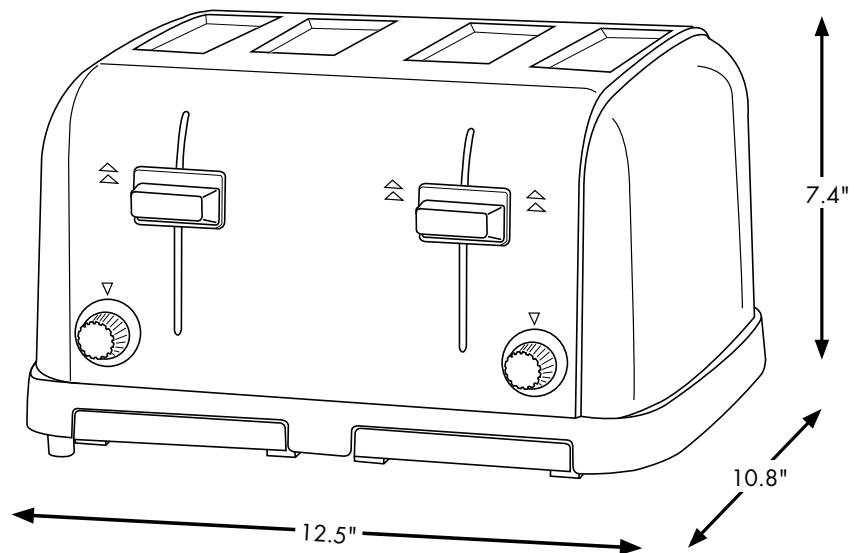

Four-Slice Commercial Toaster – WCT708/WCT708CND

Features

- Brushed chrome steel housing
- Four 1 3/8" extra-wide slots
- Electronic browning controls
- 4 self-centering bread racks
- Removable crumb tray
- NSF certified
- WCT708 – 120V, 15 amps, 1800W, UL
- WCT708CND – 120V, 17.5 amps, 1500W, cUL
- Limited One Year Warranty

Up to
225
Slices/Hour

Four-Slice Commercial Toaster – WCT708/WCT708CND

Specifications

Item	Electrical	Listings	Dimensions (H" x W" x D")	Warranty
WCT708	120 Volt, 60 HZ, 1800W	UL, NSF	7.4" x 12.5" x 10.8"	Limited 1 Year
WCT708CND	120 Volt, 60 HZ, 1500W	cUL, NSF	7.4" x 12.5" x 10.8"	Limited 1 Year

Ordering Information

Description	Catalog #	Std Pkg.	Ship Wt. (lbs.)	Cubic Feet	UPC Code
4-Slice Brushed Chrome Toaster	WCT708	1	10	1.8	040072000812
4-Slice Brushed Chrome Toaster	WCT708CND	1	10	1.8	040072011986