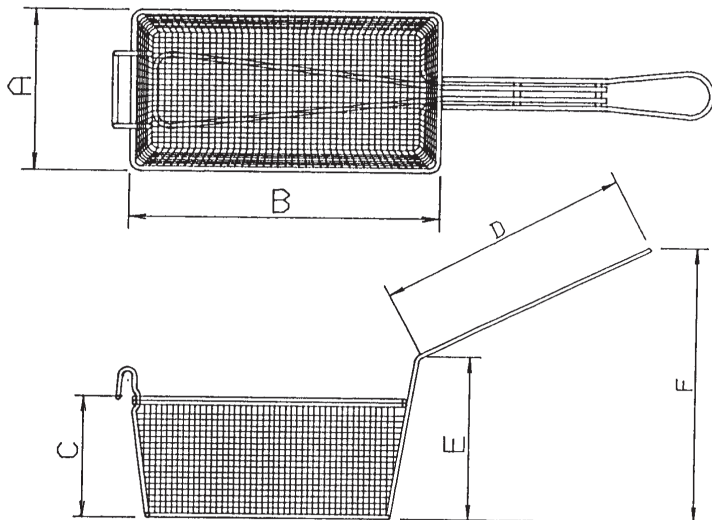

Fry Baskets

Dimensions (Fry Baskets)

Model Number	Length in (cm)	Width in (cm)	Height in (cm)	Case Quantity	Hook Placement	Shipping Weight lb (kg)	Shipping Volume cu ft (cu m)
77	13.25 (33.66)	5.625 (14.29)	5.688 (14.45)	5	Front	16 (7.40)	2.45 (.07)
78	12.125 (30.76)	6.3125 (16.03)	5.3125 (13.49)	5	Front	15 (7.1)	2.41 (.07)
676-3	17.25 (43.50)	8.5 (21.27)	6.0 (15.24)	5	Front	22 (10.0)	3.34 (.09)
676-4	16.75 (42.54)	17.50 (44.45)	6.0 (15.24)	5	Front	29 (13.2)	6.17 (.17)
676-7	17.125 (43.50)	5.75 (14.61)	6.125 (15.56)	5	Front	18 (8.3)	2.14 (.06)
678	13.25 (33.65)	6.50 (16.51)	5.813 (14.76)	5	Front	17 (7.80)	1.2 (.08)

Dimensions (Fry Baskets with Plastisol Handles)

Model Number	Length in (cm)	Width in (cm)	Height in (cm)	Case Quantity	Hook Placement	Shipping Weight lb (kg)	Shipping Volume cu ft (cu m)
77-P	13.25 (33.66)	5.625 (14.29)	5.688 (14.45)	5	Front	16 (7.40)	2.45 (.07)
78-P	12.125 (30.76)	6.3125 (16.03)	5.3125 (13.49)	5	Front	15 (7.1)	2.41 (.07)
79-P	16.75 (42.54)	8.75 (22.23)	6.0 (15.24)	5	Front	21 (9.7)	3.34 (.09)
676-14P	13.25 (33.65)	4.25 (10.79)	5.5 (13.97)	5	Front	14 (6.5)	1.68 (.05)
678-P	13.25 (33.65)	6.50 (16.51)	5.813 (14.76)	5	Front	17 (7.80)	1.2 (.08)

Specifications

Certifications

355 E. Kehoe Blvd.
Carol Stream, IL 60188

1.800.PCASTLE • 630.462.8800
www.princecastle.com