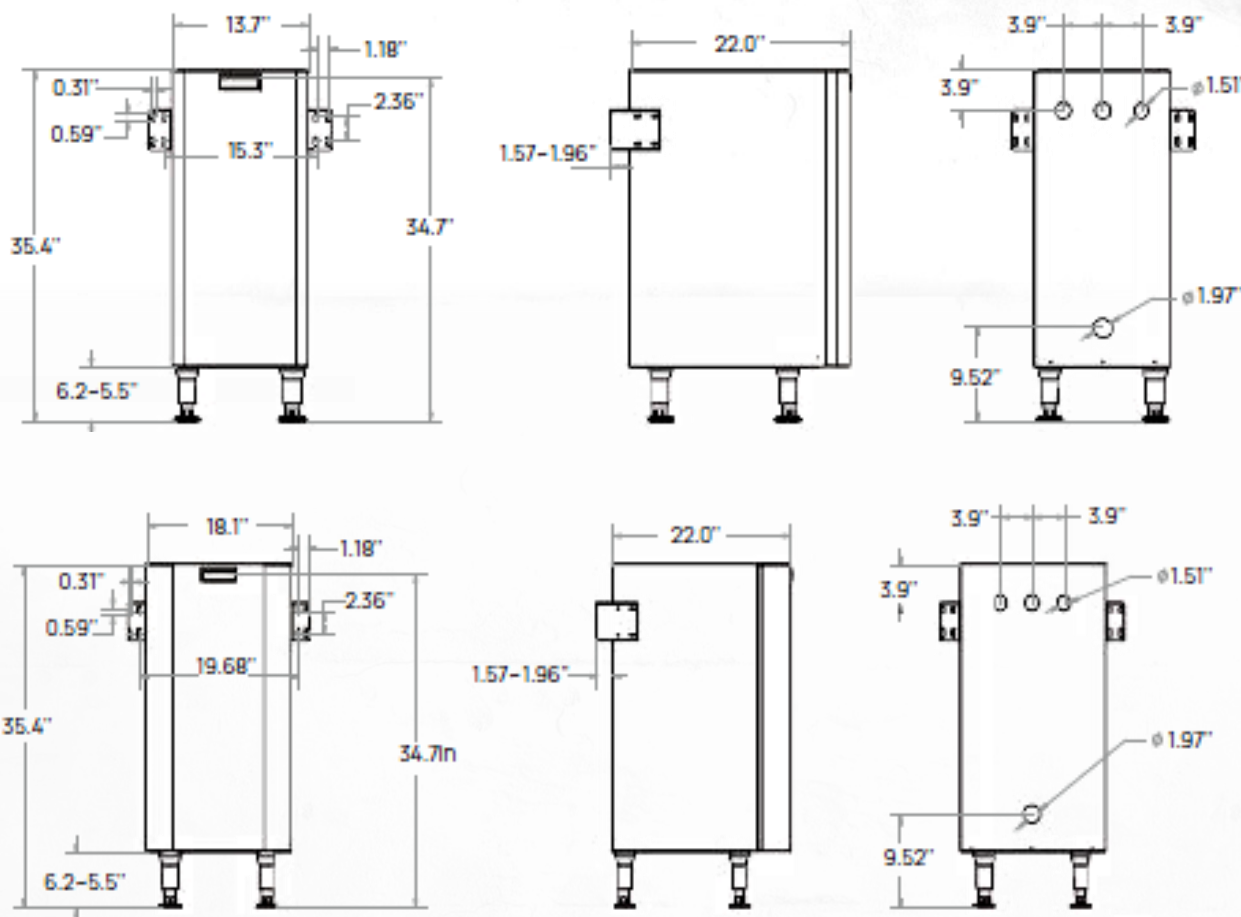

IM-220-STAND | IM-360-STAND

ICE & WATER DISPENSER MACHINE STANDS

DIMENSIONS

MODEL		PRODUCT DIMENSIONS				SHIPPING DIMENSIONS			
		WIDTH	DEPTH	HEIGHT	WEIGHT LBS/KGS	WIDTH	DEPTH	HEIGHT	WEIGHT LBS/KGS
IM-220-STAND	INCH	13.7	22	35.4	29	15.7	23.6	31.5	35
	MM	345	559	899	13.2	399	599	800	15.9
IM-360-STAND	INCH	18.1	22	35.4	33	20	24	31.5	44
	MM	460	559	899	15	508	610	800	20

LINE DRAWINGS

SPECIFICATION SUBJECT TO CHANGE WITHOUT NOTICE