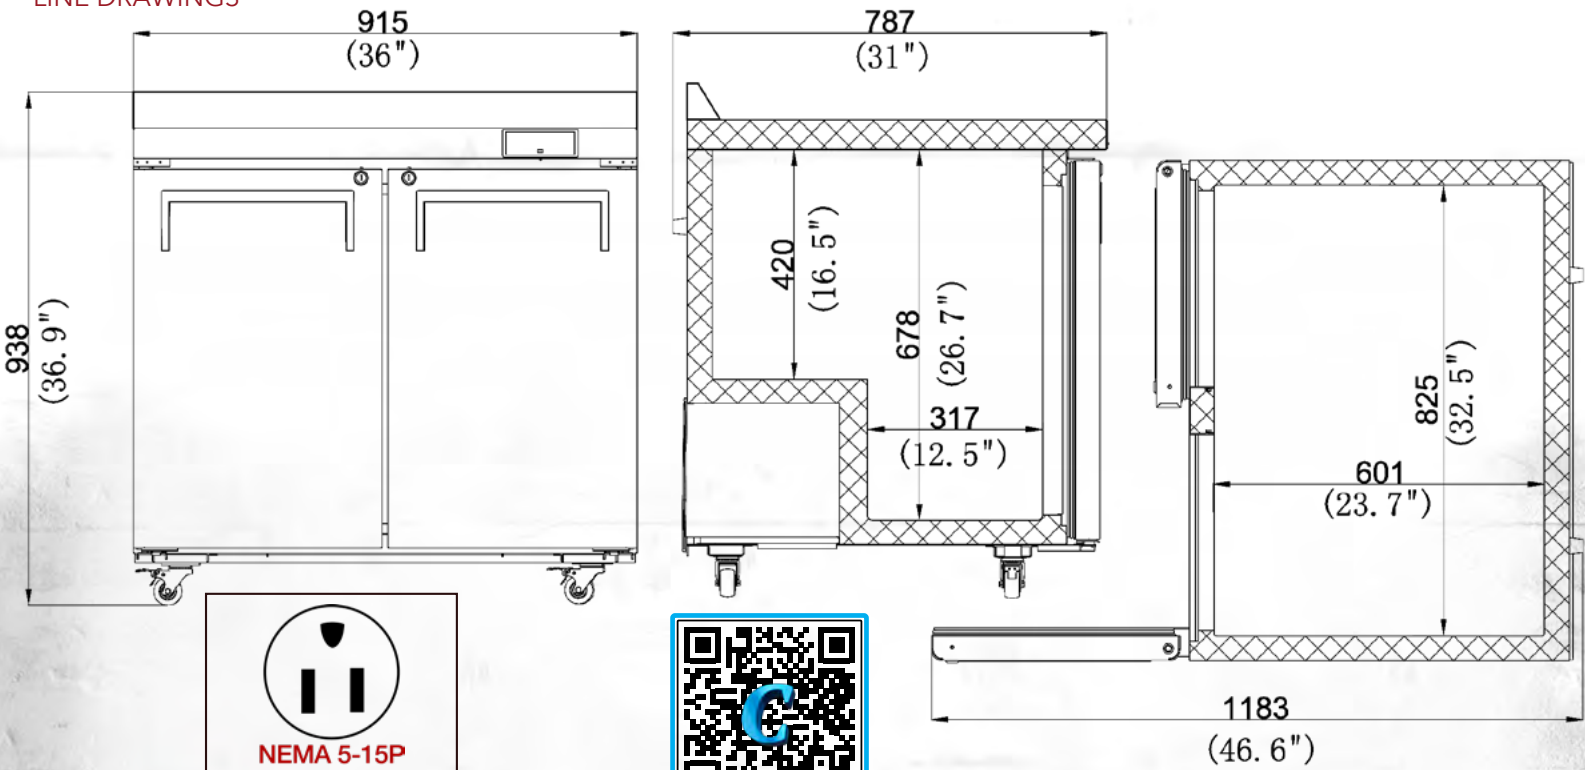

DIMENSIONS

Dimensions	Width		Depth		Height		Weight	
	Inches	mm	Inches	mm	Inches	mm	Lbs	KG
Exterior	36.0	915.0	31.0	787.0	36.9	938.0	151.0	68.5
Shipping	37.9	962.0	31.9	810.0	43.2	1,096.0	196.7	89.2
Interior	32.5	825.0	23.7	601.0	26.7	678.0		

TECHNICAL

Capacity	Doors	Shelves	Casters	HP	Amps	Voltage	Refrig	Plug	Cord len
274/9.7	2	2	2"	1/6	1.7	115	R290	NEMA5-15P	≥1.8m

LINE DRAWINGS

EFI Sales Ltd.
Toronto Office & DC
515 Hanlon Creek Blvd.
Guelph, ON, N1C 0A1

EFI Sales Ltd.
Vancouver Office & DC
26895 Gloucester Way
Langley, BC, V4W 3Y3

(888) 565-9920 Toll Free
(519) 822-1895 Toronto
(604) 607-8850 Vancouver