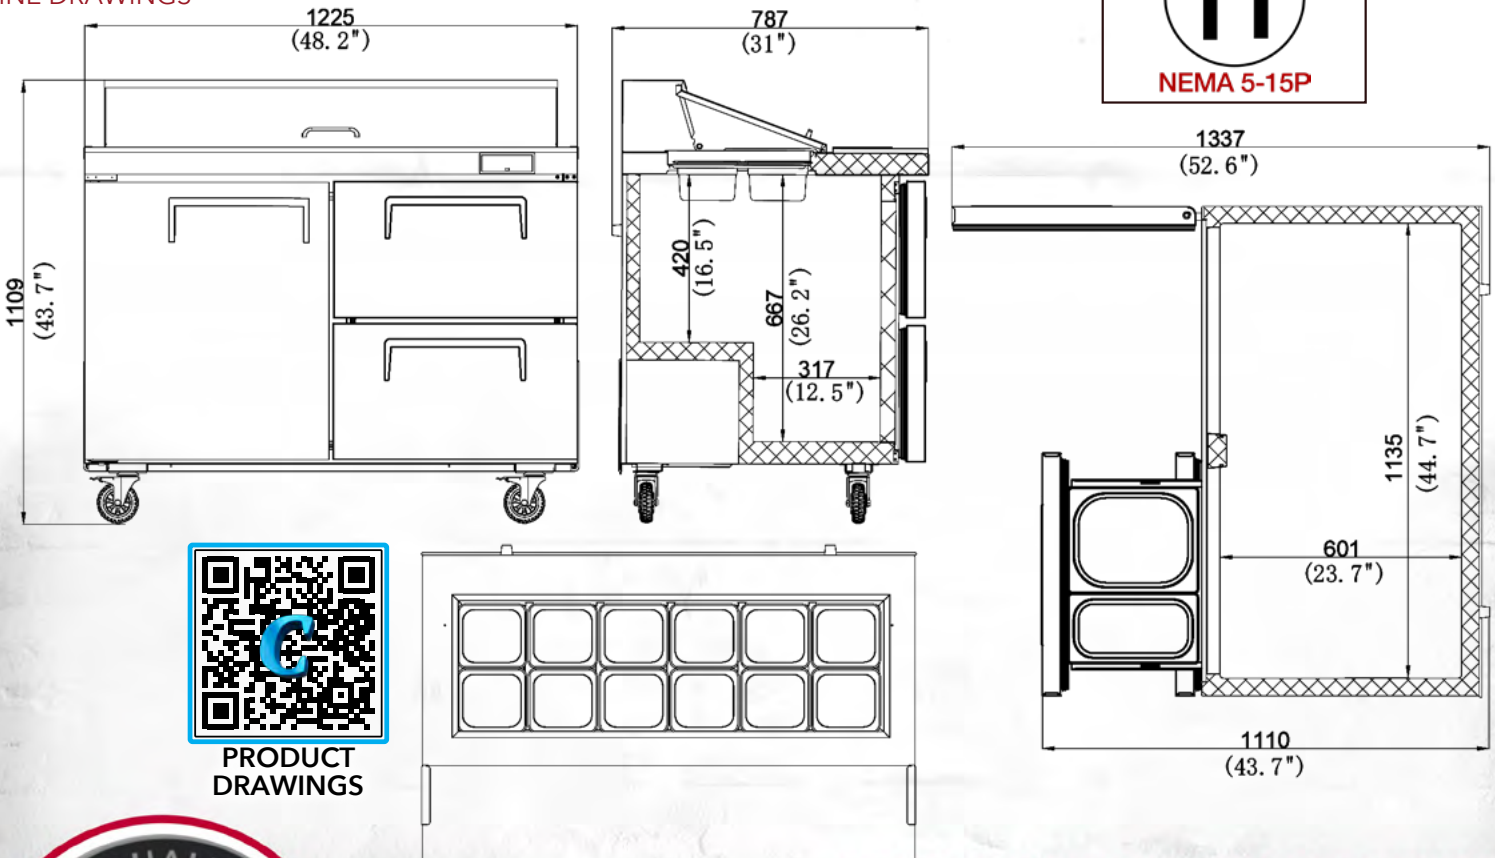

DIMENSIONS

Dimensions	Width		Depth		Height		Weight	
	Inches	mm	Inches	mm	Inches	mm	Lbs	KG
Exterior	48.2	1,225.0	31.0	787.0	43.7	1,109.0	219.0	99.5
Shipping	50.4	1,282.0	31.9	810.0	48.0	1,220.0	286.6	130.5
Interior	44.7	1,135.0	23.7	601.0	26.2	668.0		

TECHNICAL

Pans	Capacity	Doors	Drawers	Shelves	Casters	HP	Amps	Voltage	Refrig	Plug	Cord len
16	313/11	1	2	1	4"	1/4	1.8	115	R290	5-15P	≥1.8m

LINE DRAWINGS

SPECIFICATION SUBJECT TO CHANGE WITHOUT NOTICE