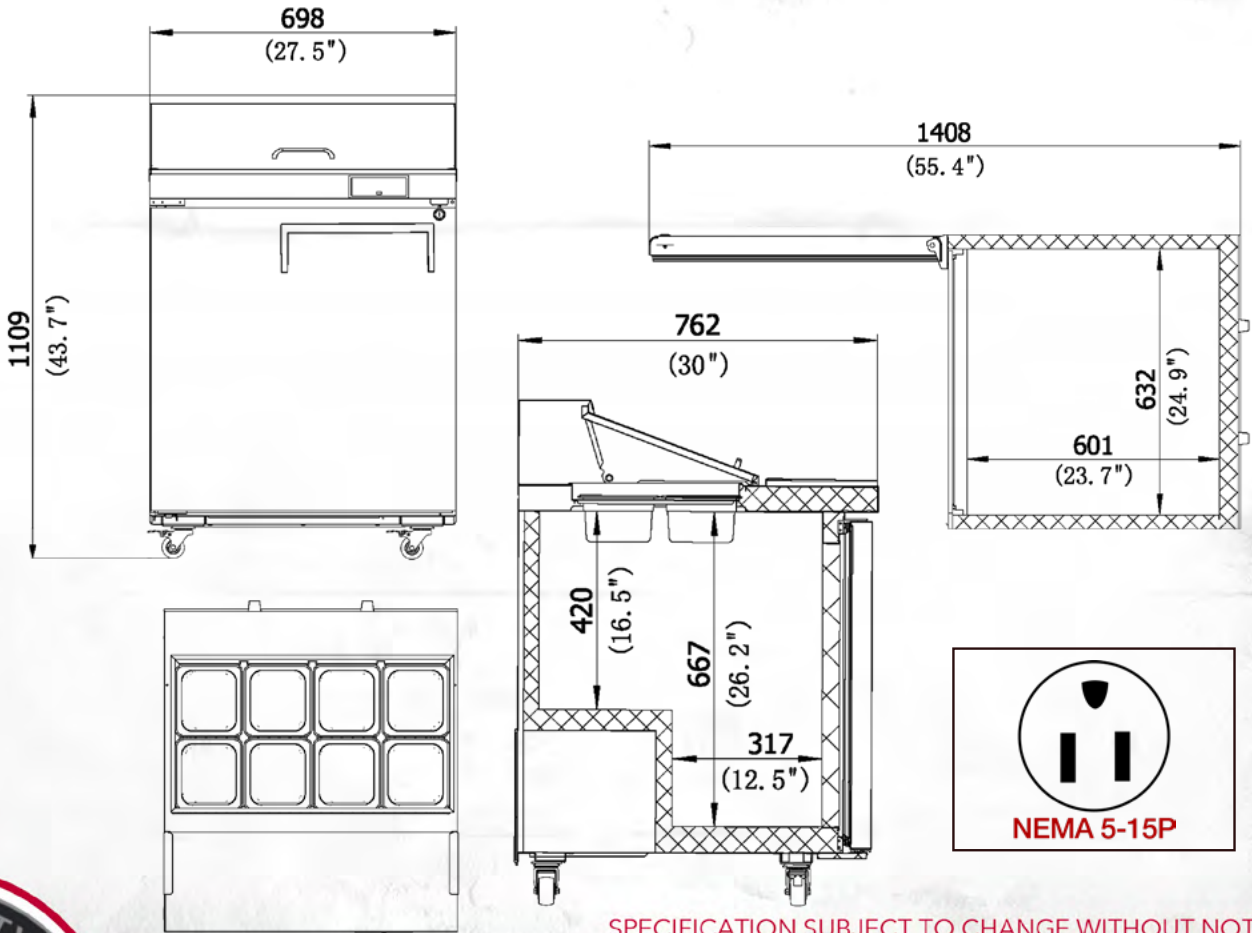

DIMENSIONS

Dimensions	Width		Depth		Height		Weight	
	Inches	mm	Inches	mm	Inches	mm	Lbs	KG
Exterior	27.5	698.0	31.0	787.0	43.7	1,109.0	141.1	64.0
Shipping	29.7	755.0	31.9	810.0	48.0	1,220.0	186.3	84.5
Interior	24.9	632.0	23.7	601.0	26.2	668.0		

TECHNICAL

Pans	Capacity	Doors	Shelves	Casters	HP	Amps	Voltage	Refrig	Plug	Cord len
8	202/7.1	1	1	2"	1/6	1.8	115	R290	5-15P	≥1.8m

LINE DRAWINGS