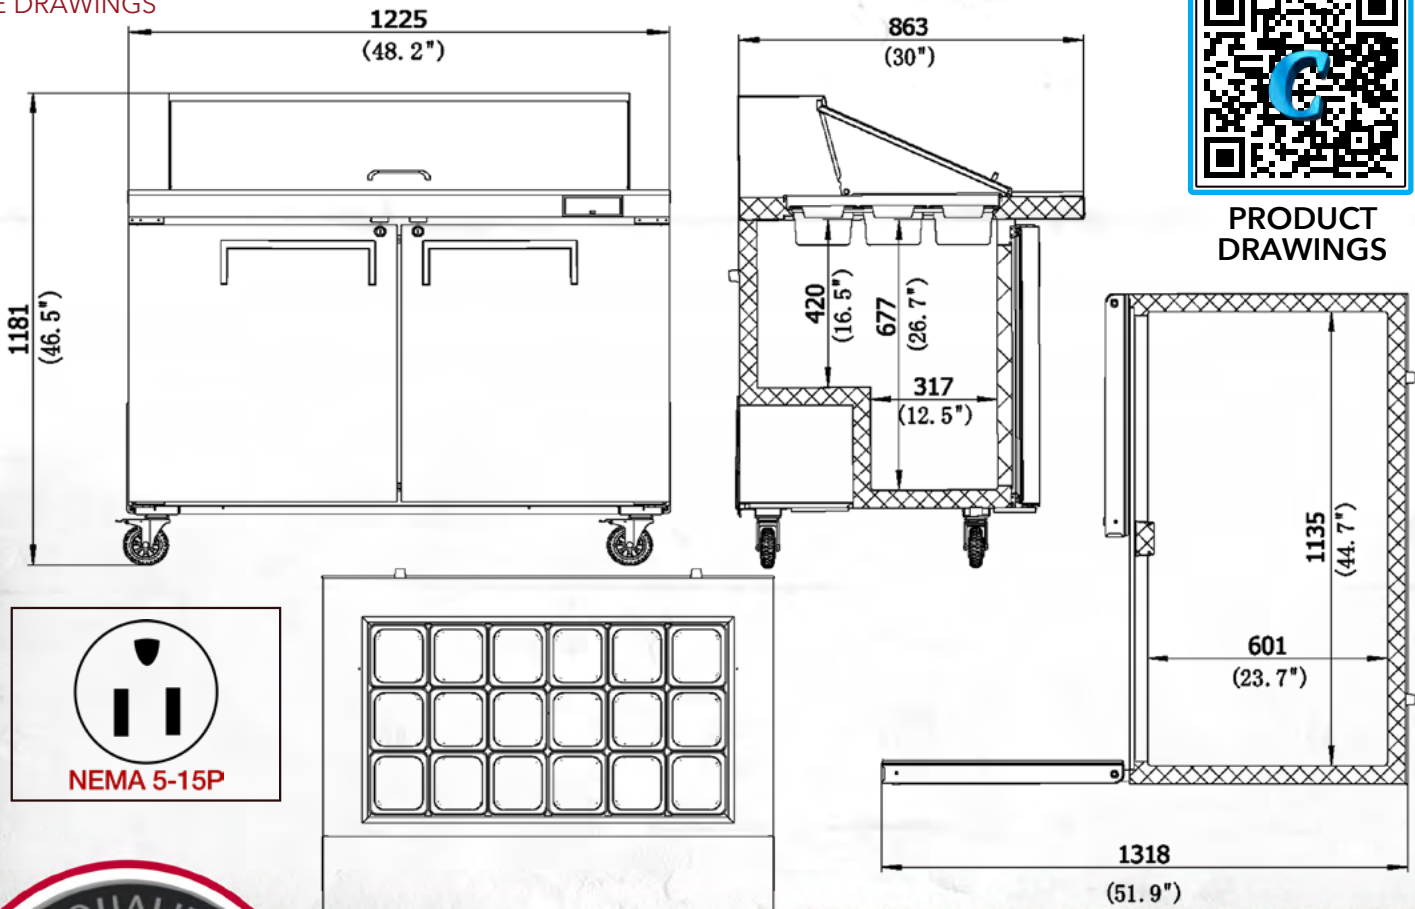

ADDITIONAL IMAGES

MODEL DESIGNATIONS

ADDITIONAL RESOURCES

DIMENSIONS

Dimensions	Width		Depth		Height		Weight	
	Inches	mm	Inches	mm	Inches	mm	Lbs	KG
Exterior	48.2	1,225.0	34.9	887.0	46.5	1,181.0	207.2	94.0
Shipping	50.4	1,282.0	35.8	910.0	50.2	1,275.0	278.9	126.5
Interior	44.7	1,135.0	23.7	601.0	26.7	678.0		

TECHNICAL

Pans	Capacity	Doors	Shelves	Casters	HP	Amps	Voltage	Refrig	Plug	Cord len
18	368/13	2	2	4"	1/4	1.8	115	R290	5-15P	≥1.8m

LINE DRAWINGS

SPECIFICATION SUBJECT TO CHANGE WITHOUT NOTICE

EFI Sales Ltd.
 Toronto Office & DC
 515 Hanlon Creek Blvd.
 Guelph, ON, N1C 0A1