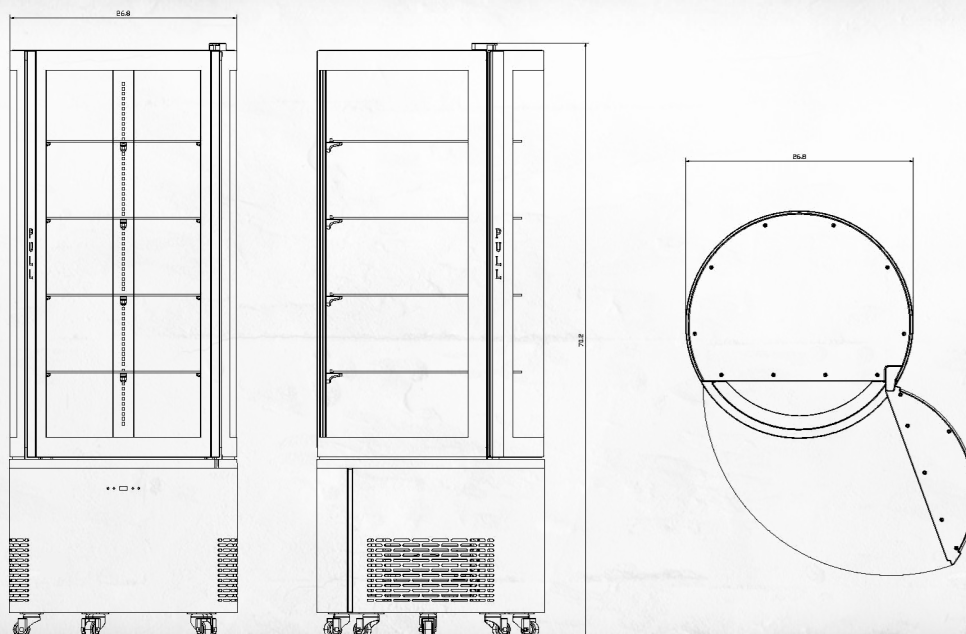

MODEL		PRODUCT DIMENSIONS					SHIPPING DIMENSIONS				DOORS	SHELVES	HP	AMPS
		WIDTH (A)	DEPTH (B)	HEIGHT (C)	WEIGHT LB/KG	CAPAC. (L/CUFT)	WIDTH	DEPTH	HEIGHT	WEIGHT LB/KG				
CGRM-2771	INCH	26.7	26.7	70.2	261.2	360.0	29.0	29.0	72.0	310.8	1.0	4.0	1/3	5.8
	MM	680.0	680.0	1,784.0	118.5	12.7	738.0	738.0	1,830.0	141.0				

VOLTAGE	NEMA PLUG	CORD LENGTH	REFRIGERANT	TEMPERATURE RANGE	 NEMA 5-15P
110-120~	5-15P	≥1.8m	R290	0-12C	
				32-53F	

LINE DRAWINGS

EFI Sales Ltd.
Toronto Office & DC
515 Hanlon Creek Blvd.
Guelph, ON, N1C 0A1

EFI Sales Ltd.
Vancouver Office & DC
26895 Gloucester Way
Langley, BC, V4W 3Y3

(888) 565-9920 Toll Free
(519) 822-1895 Toronto
(604) 607-8850 Vancouver