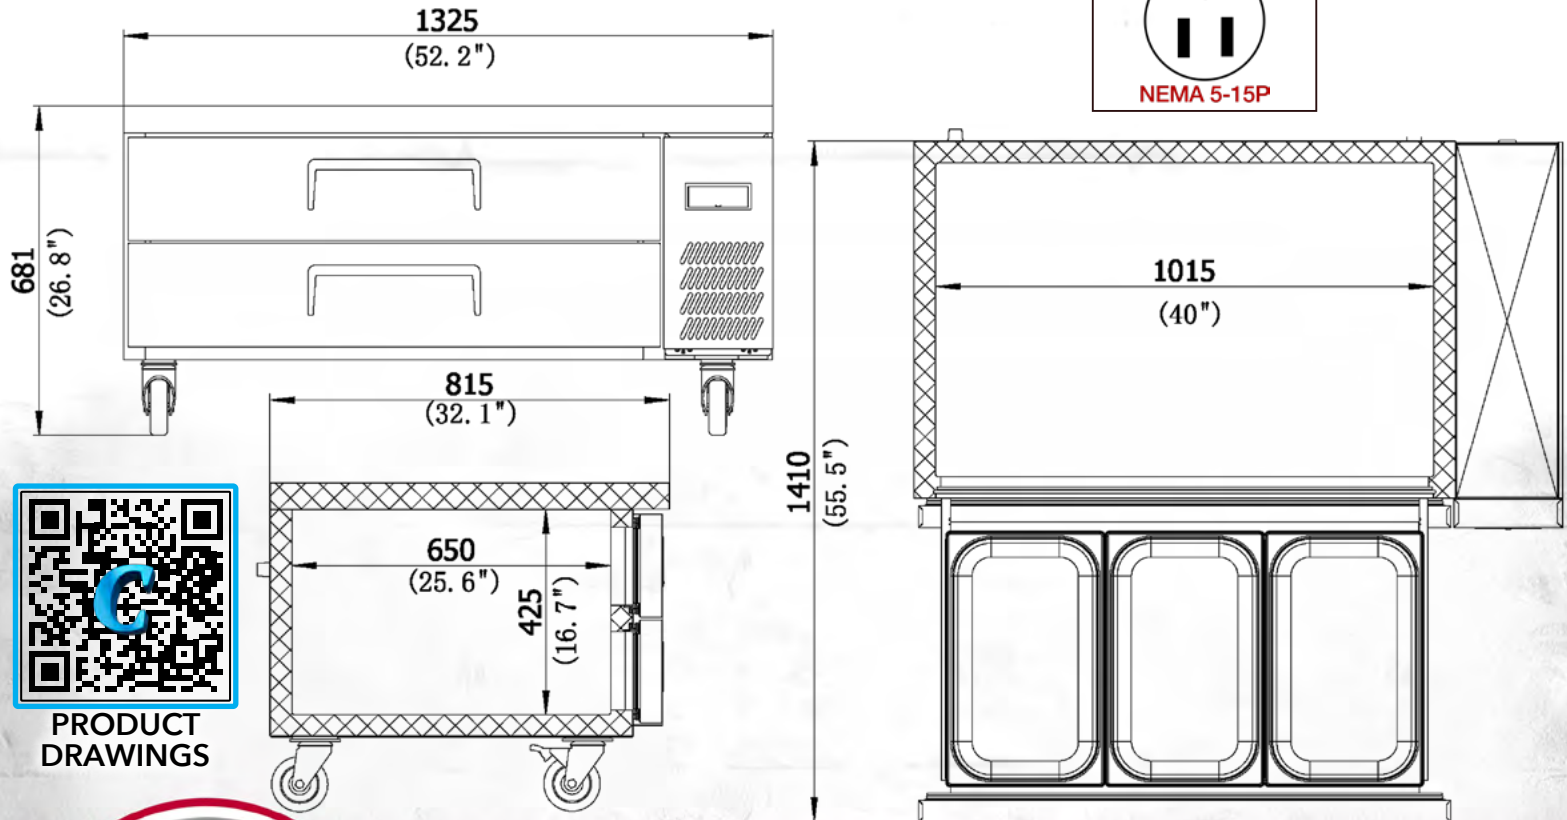

ADDITIONAL IMAGES

MODEL DESIGNATIONS

ADDITIONAL RESOURCES

DIMENSIONS

Dimensions	Width		Depth		Height		Weight	
	Inches	mm	Inches	mm	Inches	mm	Lbs	KG
Exterior	52.2	1,325.0	33.1	840.0	26.8	681.0	228.2	103.5
Shipping	54.2	1,375.0	34.5	875.0	29.6	750.0	287.7	130.5
Interior	40.0	1,015.0	25.6	650.0	16.7	425.0		

TECHNICAL

Pans	Capacity	Drawers	Casters	HP	Amps	Voltage	Refrig	Plug	Cord len
6	117/4.1	2	4"	1/6	2.8	115	R290	NEMA5-15P	≥1.8m

LINE DRAWINGS

PRODUCT DRAWINGS

EFI Sales Ltd.
 Toronto Office & DC
 515 Hanlon Creek Blvd.
 Guelph, ON, N1C 0A1