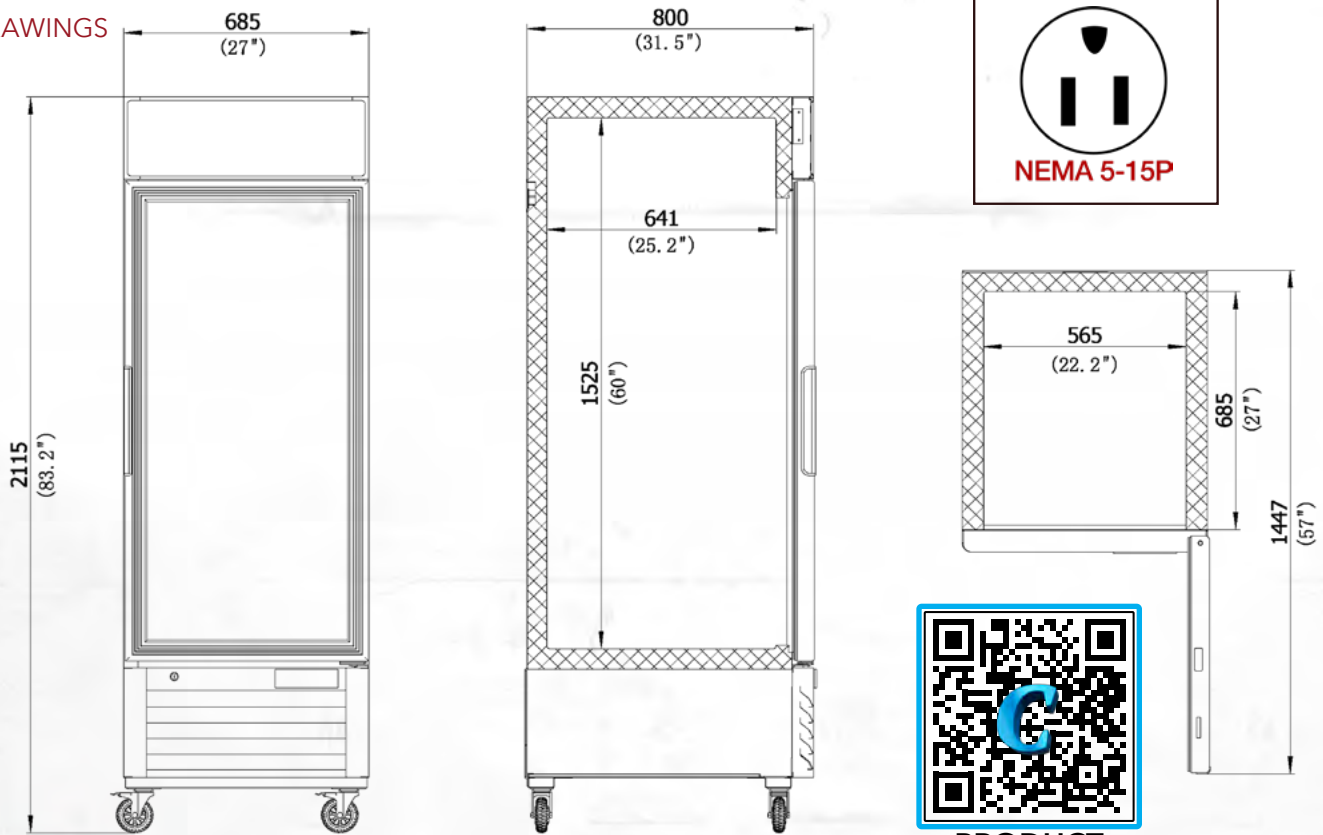

DIMENSIONS

Dimensions	Width		Depth		Height		Weight	
	Inches	mm	Inches	mm	Inches	mm	Lbs	KG
Exterior	26.9	685.0	31.5	800.0	82.1	2,085.0	275.6	125.0
Shipping	28.9	735.0	33.4	848.0	86.4	2,195.0	327.4	148.5
Interior	22.2	565.0	25.2	641.0	60.0	1,525.0		

TECHNICAL

Capacity	Doors	Shelves	Casters	HP	Amps	Voltage	Refrig	Plug	Cord len
559/19.7	1	4	3"	1/6	1.5	115	R290	NEMA5-15P	≥1.8m

LINE DRAWINGS

PRODUCT DRAWINGS