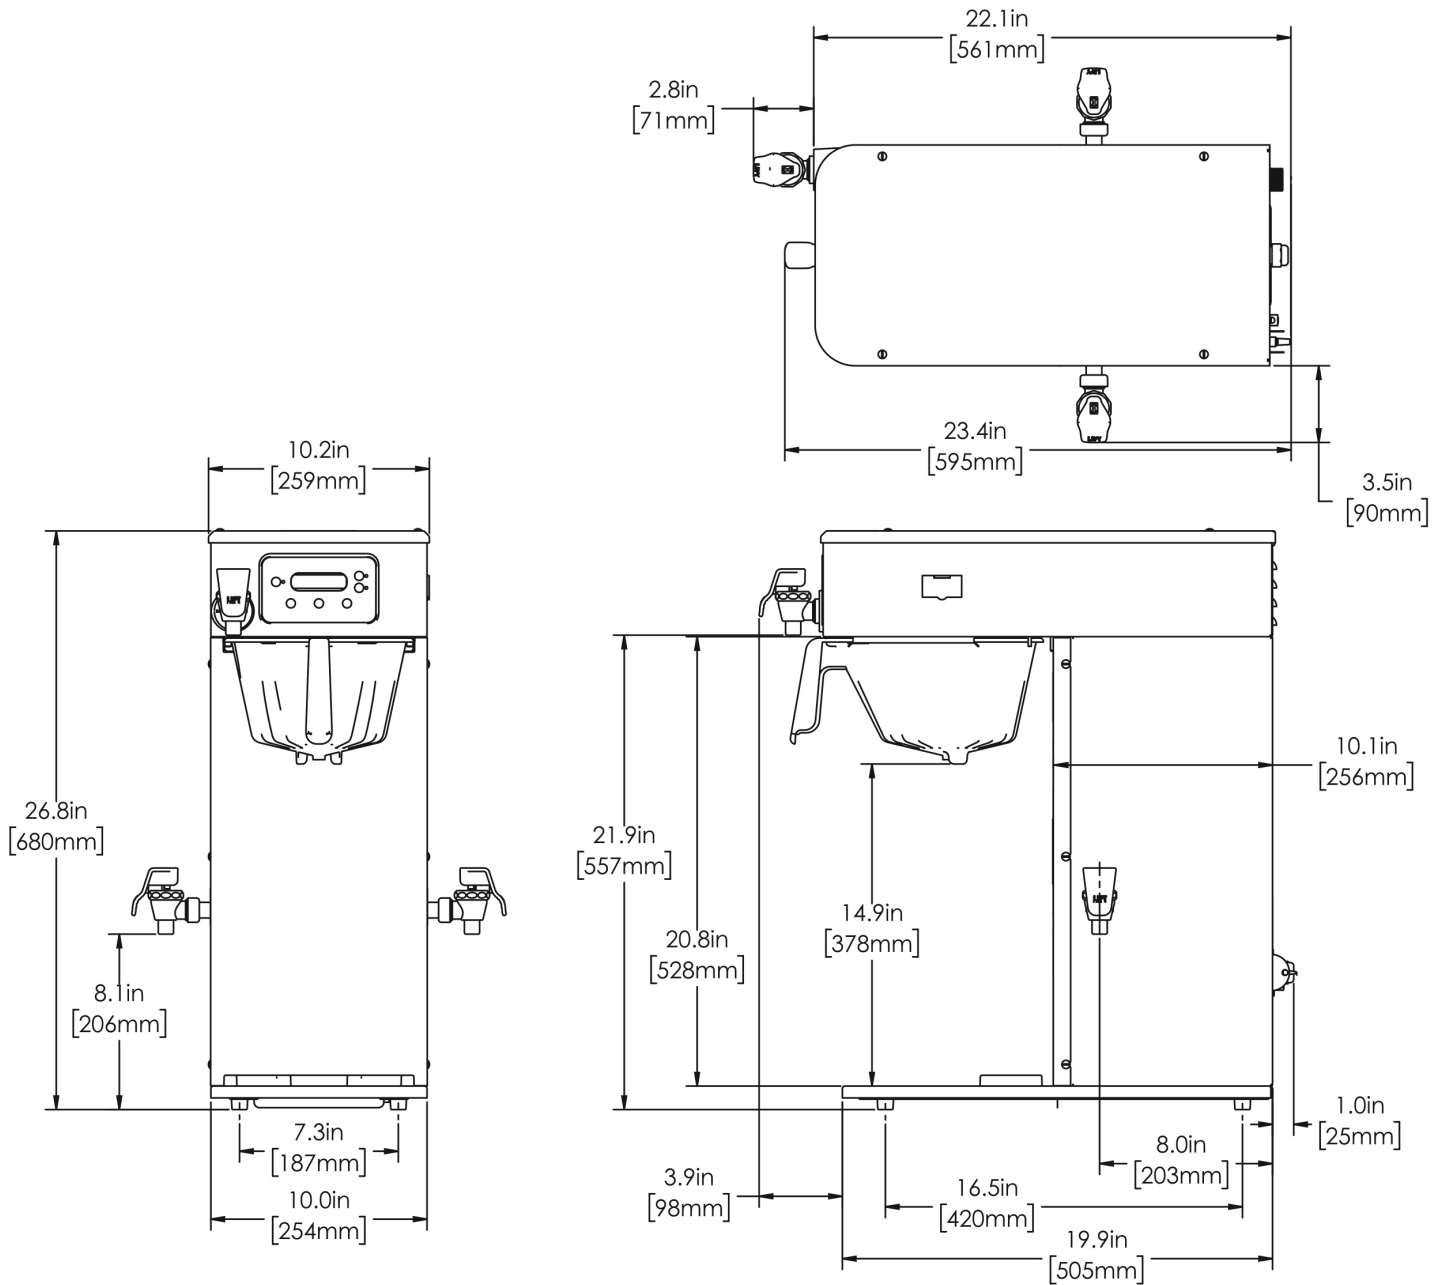

Last Updated:
10/06/2021

	Unit			Shipping				
	Height	Width	Depth	Height	Width	Depth	Weight	Volume
English	26.8 in.	10.2 in.	22.1 in.	34.9 in.	13.3 in.	27.4 in.	46.860 lbs	7.321 ft ³
Metric	68.1 cm	25.9 cm	56.1 cm	88.6 cm	33.7 cm	69.5 cm	21.256 kgs	0.207 m ³