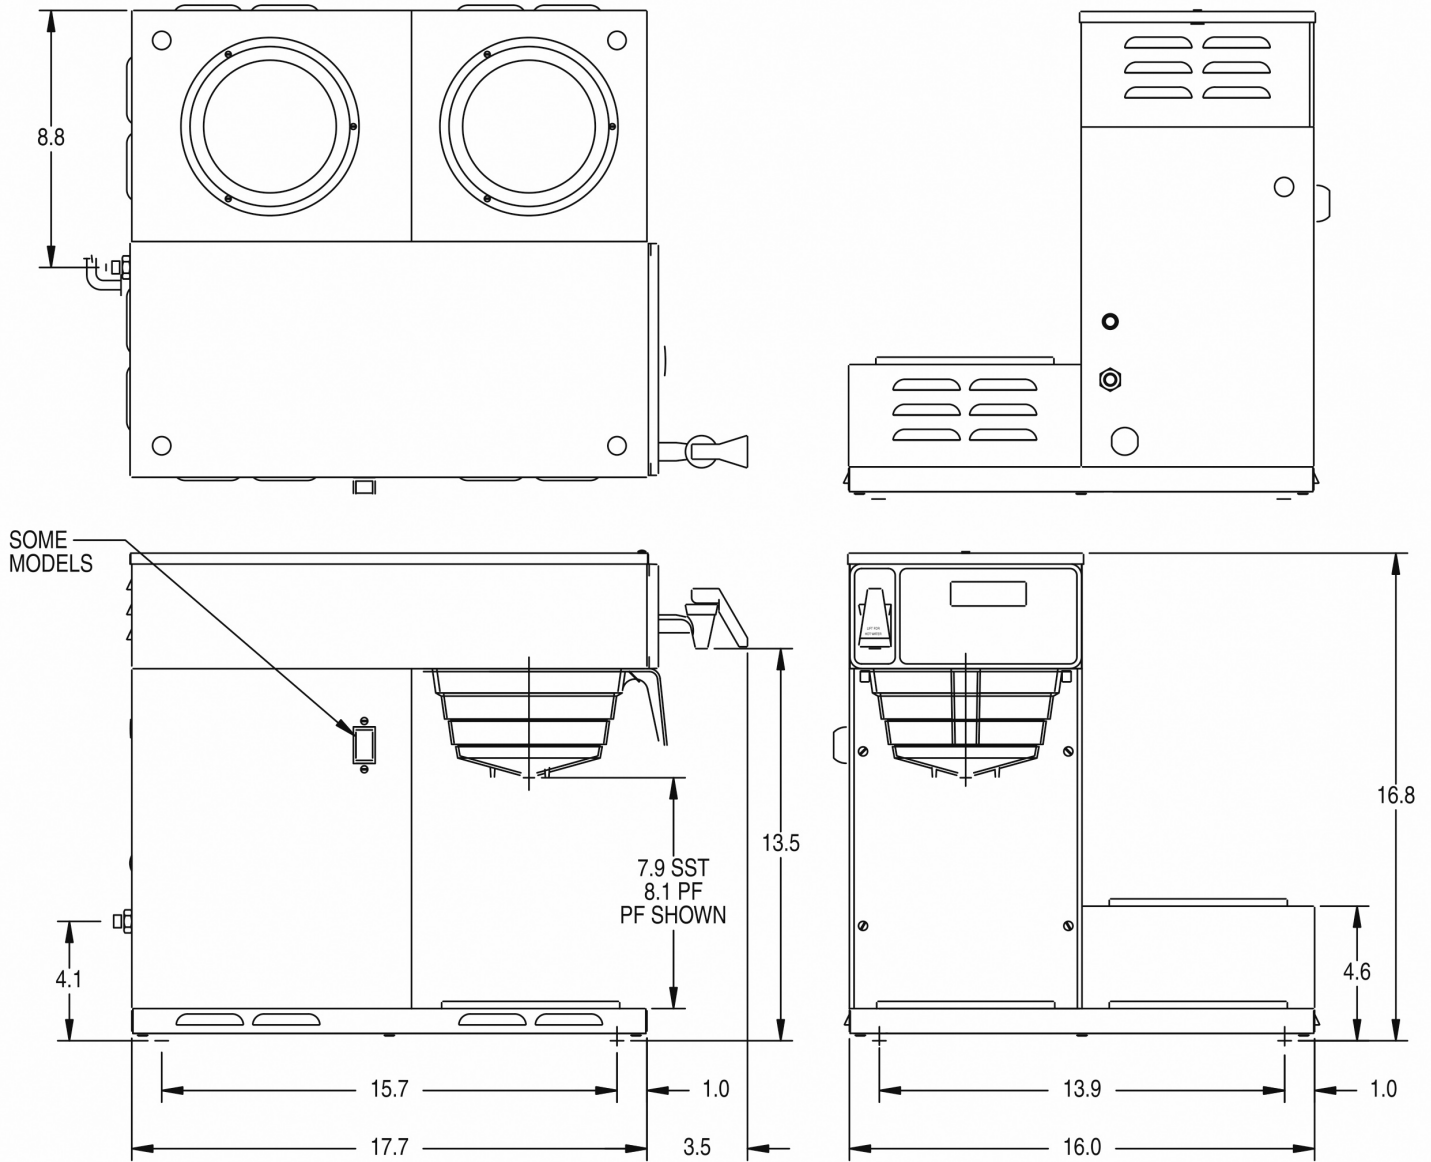

Last Updated:  
03/22/2021

	Unit			Shipping				
	Height	Width	Depth	Height	Width	Depth	Weight	Volume
English	18.9 in.	8.4 in.	22.1 in.	23.8 in.	12.5 in.	26.5 in.	-	4.566 ft <sup>3</sup>
Metric	48.0 cm	21.3 cm	56.1 cm	60.3 cm	31.8 cm	67.4 cm	-	0.129 m <sup>3</sup>