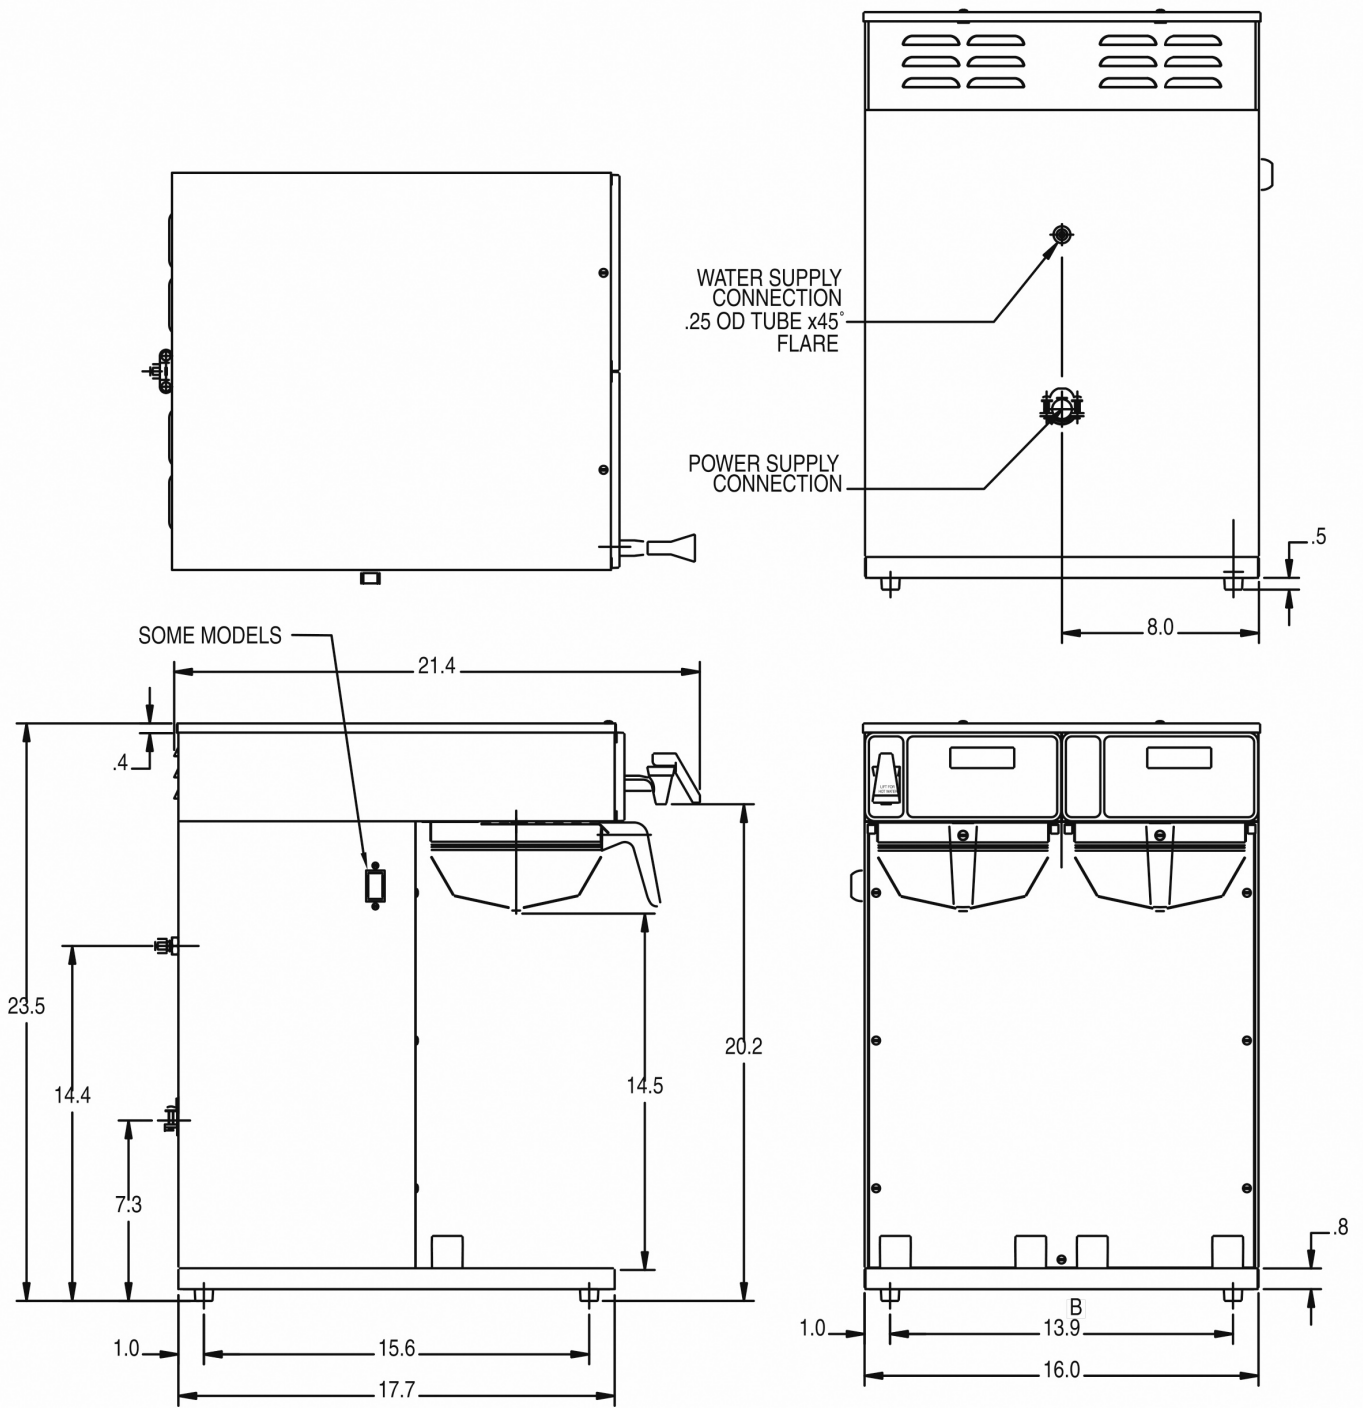

Last Updated:  
09/23/2021

	Unit			Shipping				
	Height	Width	Depth	Height	Width	Depth	Weight	Volume
English	23.5 in.	16.0 in.	22.2 in.	28.5 in.	19.9 in.	25.8 in.	52.950 lbs	8.462 ft <sup>3</sup>
Metric	59.7 cm	40.6 cm	56.4 cm	72.4 cm	50.5 cm	65.6 cm	24.018 kgs	0.240 m <sup>3</sup>