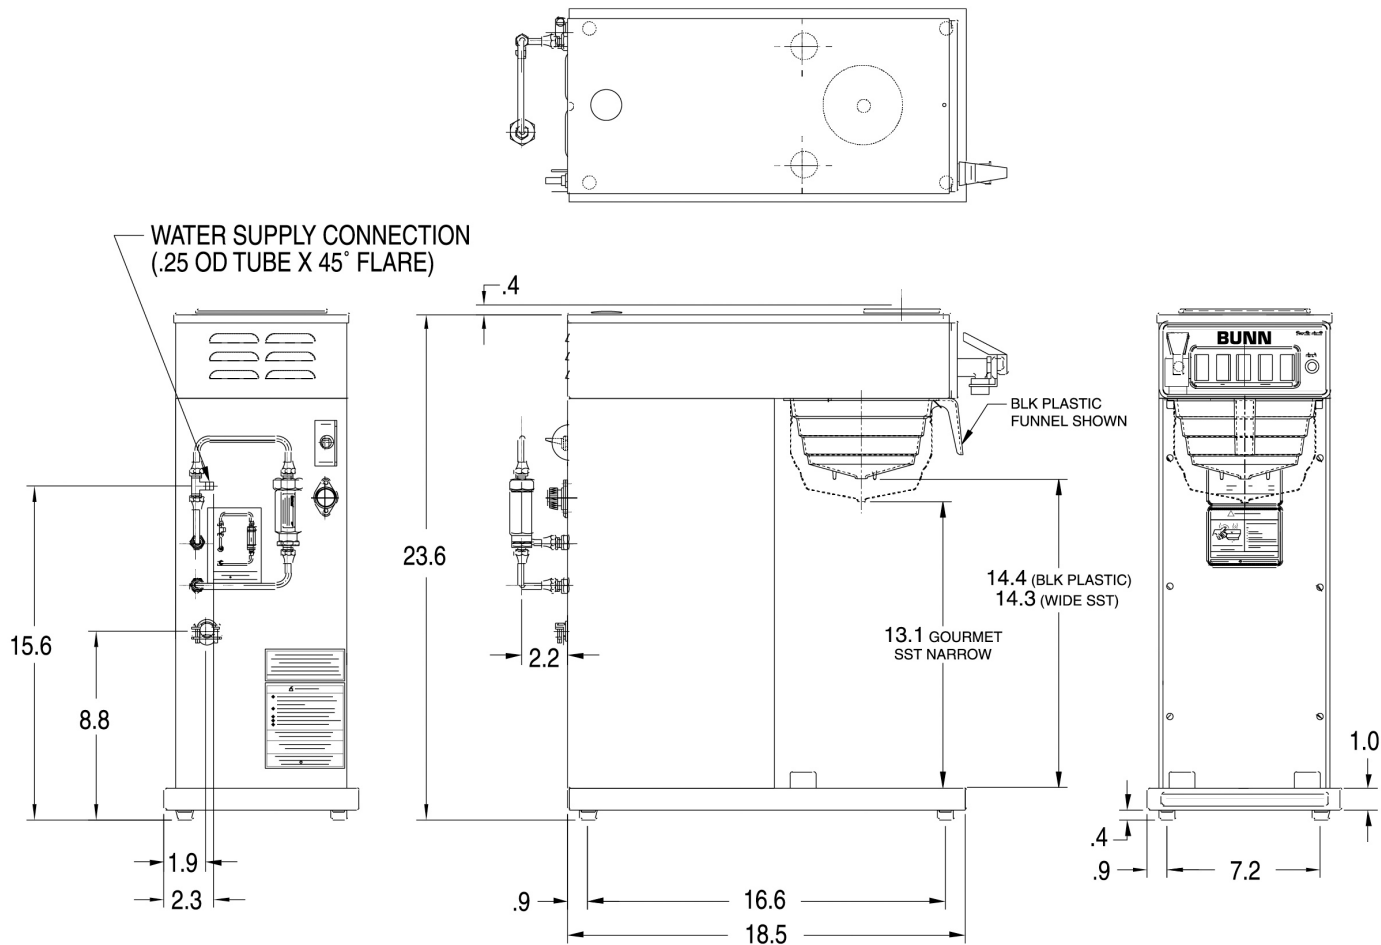

Last Updated:
08/19/2021

	Unit			Shipping				
	Height	Width	Depth	Height	Width	Depth	Weight	Volume
English	23.6 in.	9.0 in.	22.5 in.	29.0 in.	11.9 in.	25.8 in.	35.200 lbs	5.145 ft ³
Metric	59.9 cm	22.9 cm	57.2 cm	73.7 cm	30.2 cm	65.6 cm	15.967 kgs	0.146 m ³